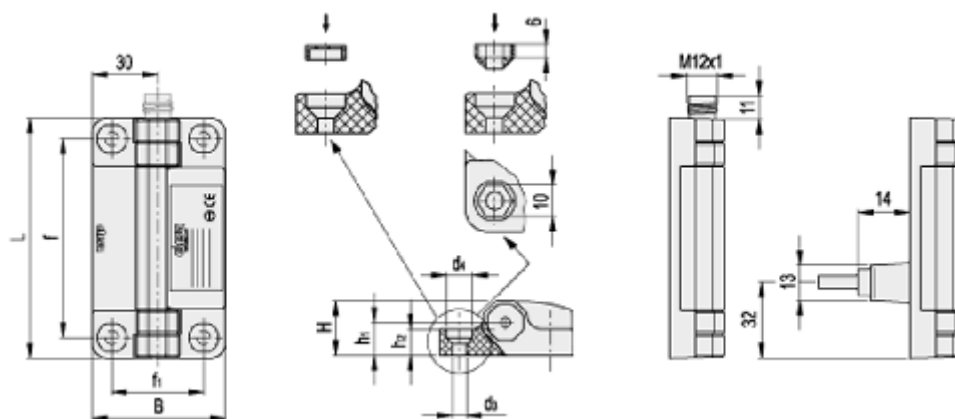

Article number: 2310426673

Description: E+G hinge with safety multiple switch CFSW 110-6-1NO+3NC-F-B
SUPER technopolymer (PA)

Measures

B = 60

L1 = 110

d3 = 6.5

d4 = 12

f = 91

f1 = 42

H = 25

h1 = 15

h2 = 12